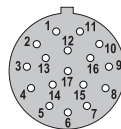

Connectors

M23 connection technology

17 pin

Female connector with coupling nut,
conting direction of the female contacts ccw

Order details

Order no.

8.0000.5042.0000

Technical data

Connector housing

material metal
protection IP67

Cable connection

connection technology solder connections
for cable cross sections \varnothing 5.5 ... 10.5 mm [0.22 ... 0.41"]

Working temperature range

-20 °C ... +130 °C [-4 °F ... +266 °F]

Dimensions in mm [inch]

Connections

Plug-in face, conting direction of the female contacts ccw

Suitable for our series

Encoders
singleturn

5852 / 5872