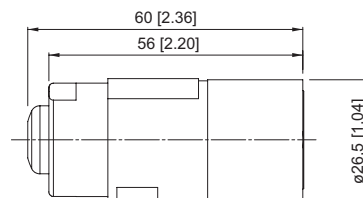

Connectors

M23 connection technology

17 pin

Female connector with coupling nut,
conting direction of the female contacts ccw

Order details

Order no.

8.0000.5042.0000

Technical data

Connector housing

material metal
protection IP67

Cable connection

connection technology solder connections
for cable cross sections \varnothing 5.5 ... 10.5 mm [0.22 ... 0.41"]

Working temperature range

-20 °C ... +130 °C [-4 °F ... +266 °F]

Dimensions in mm [inch]

Connections

Plug-in face, conting direction of the female contacts ccw

Suitable for our series

Encoders
singleturn

5852 / 5872