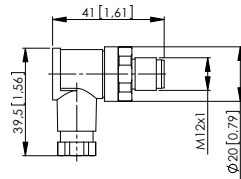

Connection technology

M12 connection technology

Connectors, self-assembly

5 pin

Order no.

**Male connector with external thread
A coded, right-angle**

Housing: metal / plastic , IP67

screw connections,
for cable \varnothing 6 ... 8 mm [0.24 ... 0.32"]