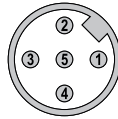

Connection technology

M12 connection technology

Connectors, self-assembly

5 pin

Order no.

**Male connector with external thread
A coded, right-angle**

Housing: metal / plastic , IP67

screw connections,
for cable \varnothing 6 ... 8 mm [0.24 ... 0.32"]

suitable for our series:

F3658 / F3658	F3668 / F3688
M3658 / M3678	M3668 / M3688
5858 / 5878	5868 / 5888
F5868 / F5888	

IS60, IN88

05.BS-8251-0/9

CANopen
DeviceNet