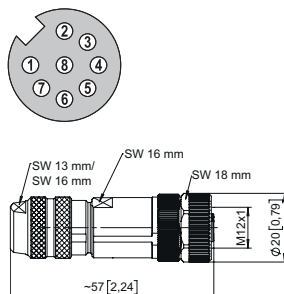

M12 connection technology

Connectors, self-assembly

8 pin

Order no.

Female connector with coupling nut
A coded, straight

Housing: metal, IP67

screw connections,
for cable \varnothing 6 ... 8 mm [0.24 ... 0.32"]