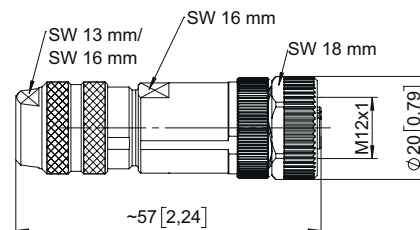

Cables and connectors

Connectors

M12 connection technology

5 pin

Female connector with coupling nut, B coded, straight

Order details

Order no.

05.BMWS 8151-8.5

Technical data

Connector housing

material metal
protection IP67

Cable connection

connection technology screw
for cable cross sections \varnothing 4 ... 9 mm

Working temperature range

-30 °C ... +80 °C [-22 °F ... +176 °F]

Dimensions in mm [inch]

Connections

Plug-in face, B coded

Suitable for our series

Encoders singleturn	Encoders multiturn	Draw-wire encoders	Linear measuring systems	Slip rings
5858 / 5878	5868 / 5888	B75 B80 C105 C120 D135	Limes KIT TB1	SR160