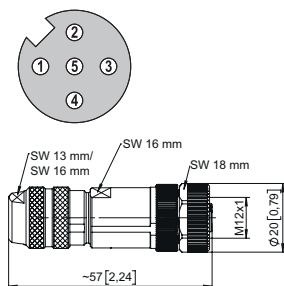

M12 connection technology

Connectors, self-assembly

5 pin

Order no.

Female connector with coupling nut
A coded, straight

Housing: metal, IP67

screw connections,
for cable \varnothing 6 ... 8 mm [0.24 ... 0.32"]