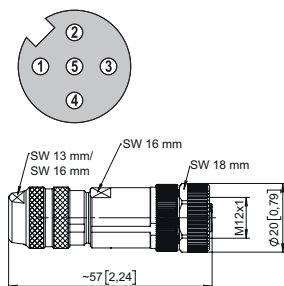

## Connectors, self-assembly

5 pin

Order no.

**Female connector with coupling nut**  
**A coded, straight**

Housing: metal, IP67

screw connections,  
for cable  $\varnothing$  6 ... 8 mm [0.24 ... 0.32"]

suitable for our series: