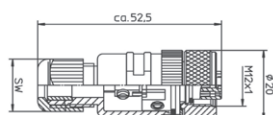

M12 connection technology

Connectors, self-assembly

5 pin

Order no.

Female connector with coupling nut
A coded, straight

Housing: plastic, IP67

screw connections,
for cable \varnothing 4 ... 8 mm [0.16 ... 0.32"]