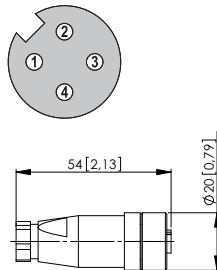

M12 connection technology

Connectors, self-assembly

4 pin

Order no.

Female connector with coupling nut
A coded, straight
power supply

Housing: plastic, IP67

screw connections,
 for cable \varnothing 4 ... 6 mm [0.16 ... 0.24"]

suitable for our series:

5858 / 5878	5868 / 5888
F5858 / F5878	F5868 / F5888
C60, D120	
EMIO.SIO.10xP	

05.B8141-0