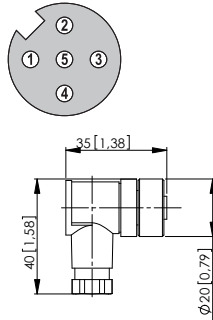

## Connectors, self-assembly

5 pin

Order no.

**Female connector with coupling nut**  
**A coded, right-angle**

Housing: plastic, IP67

screw connections,  
for cable  $\varnothing$  6 ... 8 mm [0.24 ... 0.32"]