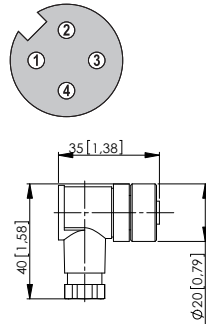

Connection technology

M12 connection technology

Connectors, self-assembly

4 pin

Order no.

Female connector with coupling nut
A coded, right-angle
power supply

Housing: plastic, IP67

screw connections,
 for cable \varnothing 4 ... 6 mm [0.16 ... 0.24"]

suitable for our series:

5858 / 5878 5868 / 5888

C60, D120

EMIO.SIO.10xP

05.B8241-0