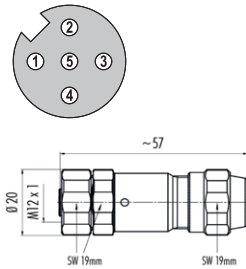

Connection technology

M12 connection technology

Connectors, self-assembly

5 pin

Order no.

Female connector with coupling nut
A coded, straight

Housing: stainless steel V4A, IP67

screw connections,
for cable \varnothing 6 ... 8 mm [0.24 ... 0.32"]