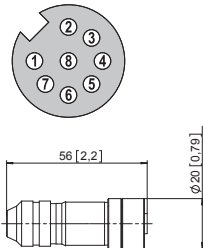

M12 connection technology

Connectors, self-assembly

8 pin

Order no.

Female connector with coupling nut
A coded, straight

Housing: metal, IP67

screw connections,
for cable \varnothing 6 ... 9 mm [0.24 ... 0.35"]