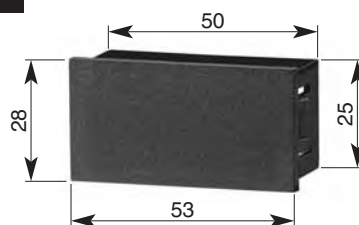

**Front bezels**

Type F3B  
Type F4B

Suitable for counter:  
1 x BVa, 1x B, 3 x B or HVa and HB

Front bezel	a	b	c
F3B	100	80,5	75
F4B	125	105,5	100

Order code		
F3B	Art. No.	G007 506
F4B	Art. No.	G007 509

**Enclosure Blind 13x**

Enclosure Blind  
for cut out 22,2 x 45 and 25 x  
50 in Codix Design

Order code:		
Art. No.	G003 836	
with accessories		

**Enclosure Blind**

Enclosure Blind  
for cut out 25 x 50

Order code:	
Art. No.	T005 753 black
Art. No.	T005 752 grey