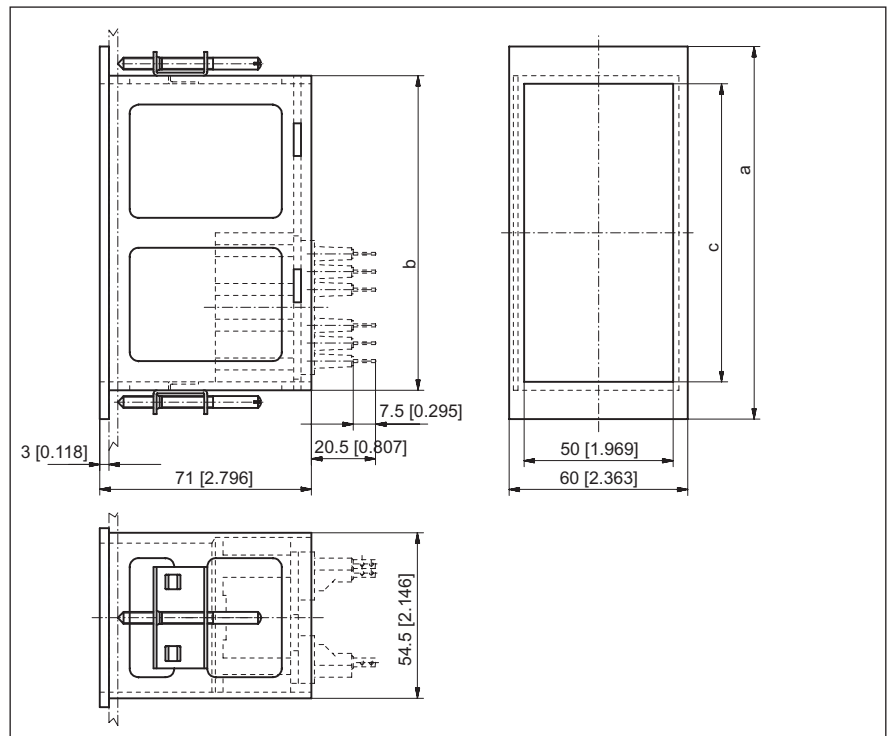

**Front bezels**

Type F3B  
Type F4B

Suitable for counter:  
1 x BVa, 1x B, 3 x B or HVa and HB

Front bezel	a	b	c
F3B	100	80,5	75
F4B	125	105,5	100

Order code		
F3B	Art. No.	G007 506
F4B	Art. No.	G007 509

**Enclosure Blind 13x**

Enclosure Blind  
for cut out 22,2 x 45 and 25 x  
50 in Codix Design

Order code:		
Art. No.	G003 836	
with accessories		

**Enclosure Blind**

Enclosure Blind  
for cut out 25 x 50

Order code:	
Art. No.	T005 753 black
Art. No.	T005 752 grey